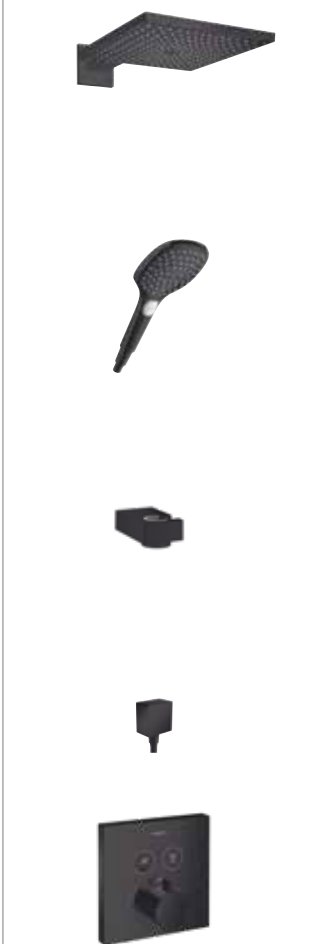

NEW

Matt Black

Simply select a configuration and design solution that is perfect for you.

All showering collections include necessary concealed working parts.

Square Select concealed valve with Raindance (300) overhead and Select rail kit
88102072
£2,537

Square concealed valve with Raindance (300) overhead and Select rail kit
88102077
£2,307

Round Select concealed valve with Croma (280) overhead and Select rail kit
88102067
£2,293

Square Select concealed valve with Raindance (300) overhead and Select hand shower
88102087
£2,458

Square concealed valve with Raindance (300) overhead and Select hand shower
88102092
£2,228

Round Select concealed valve with Croma (280) overhead and Select hand shower
88102082
£2,214