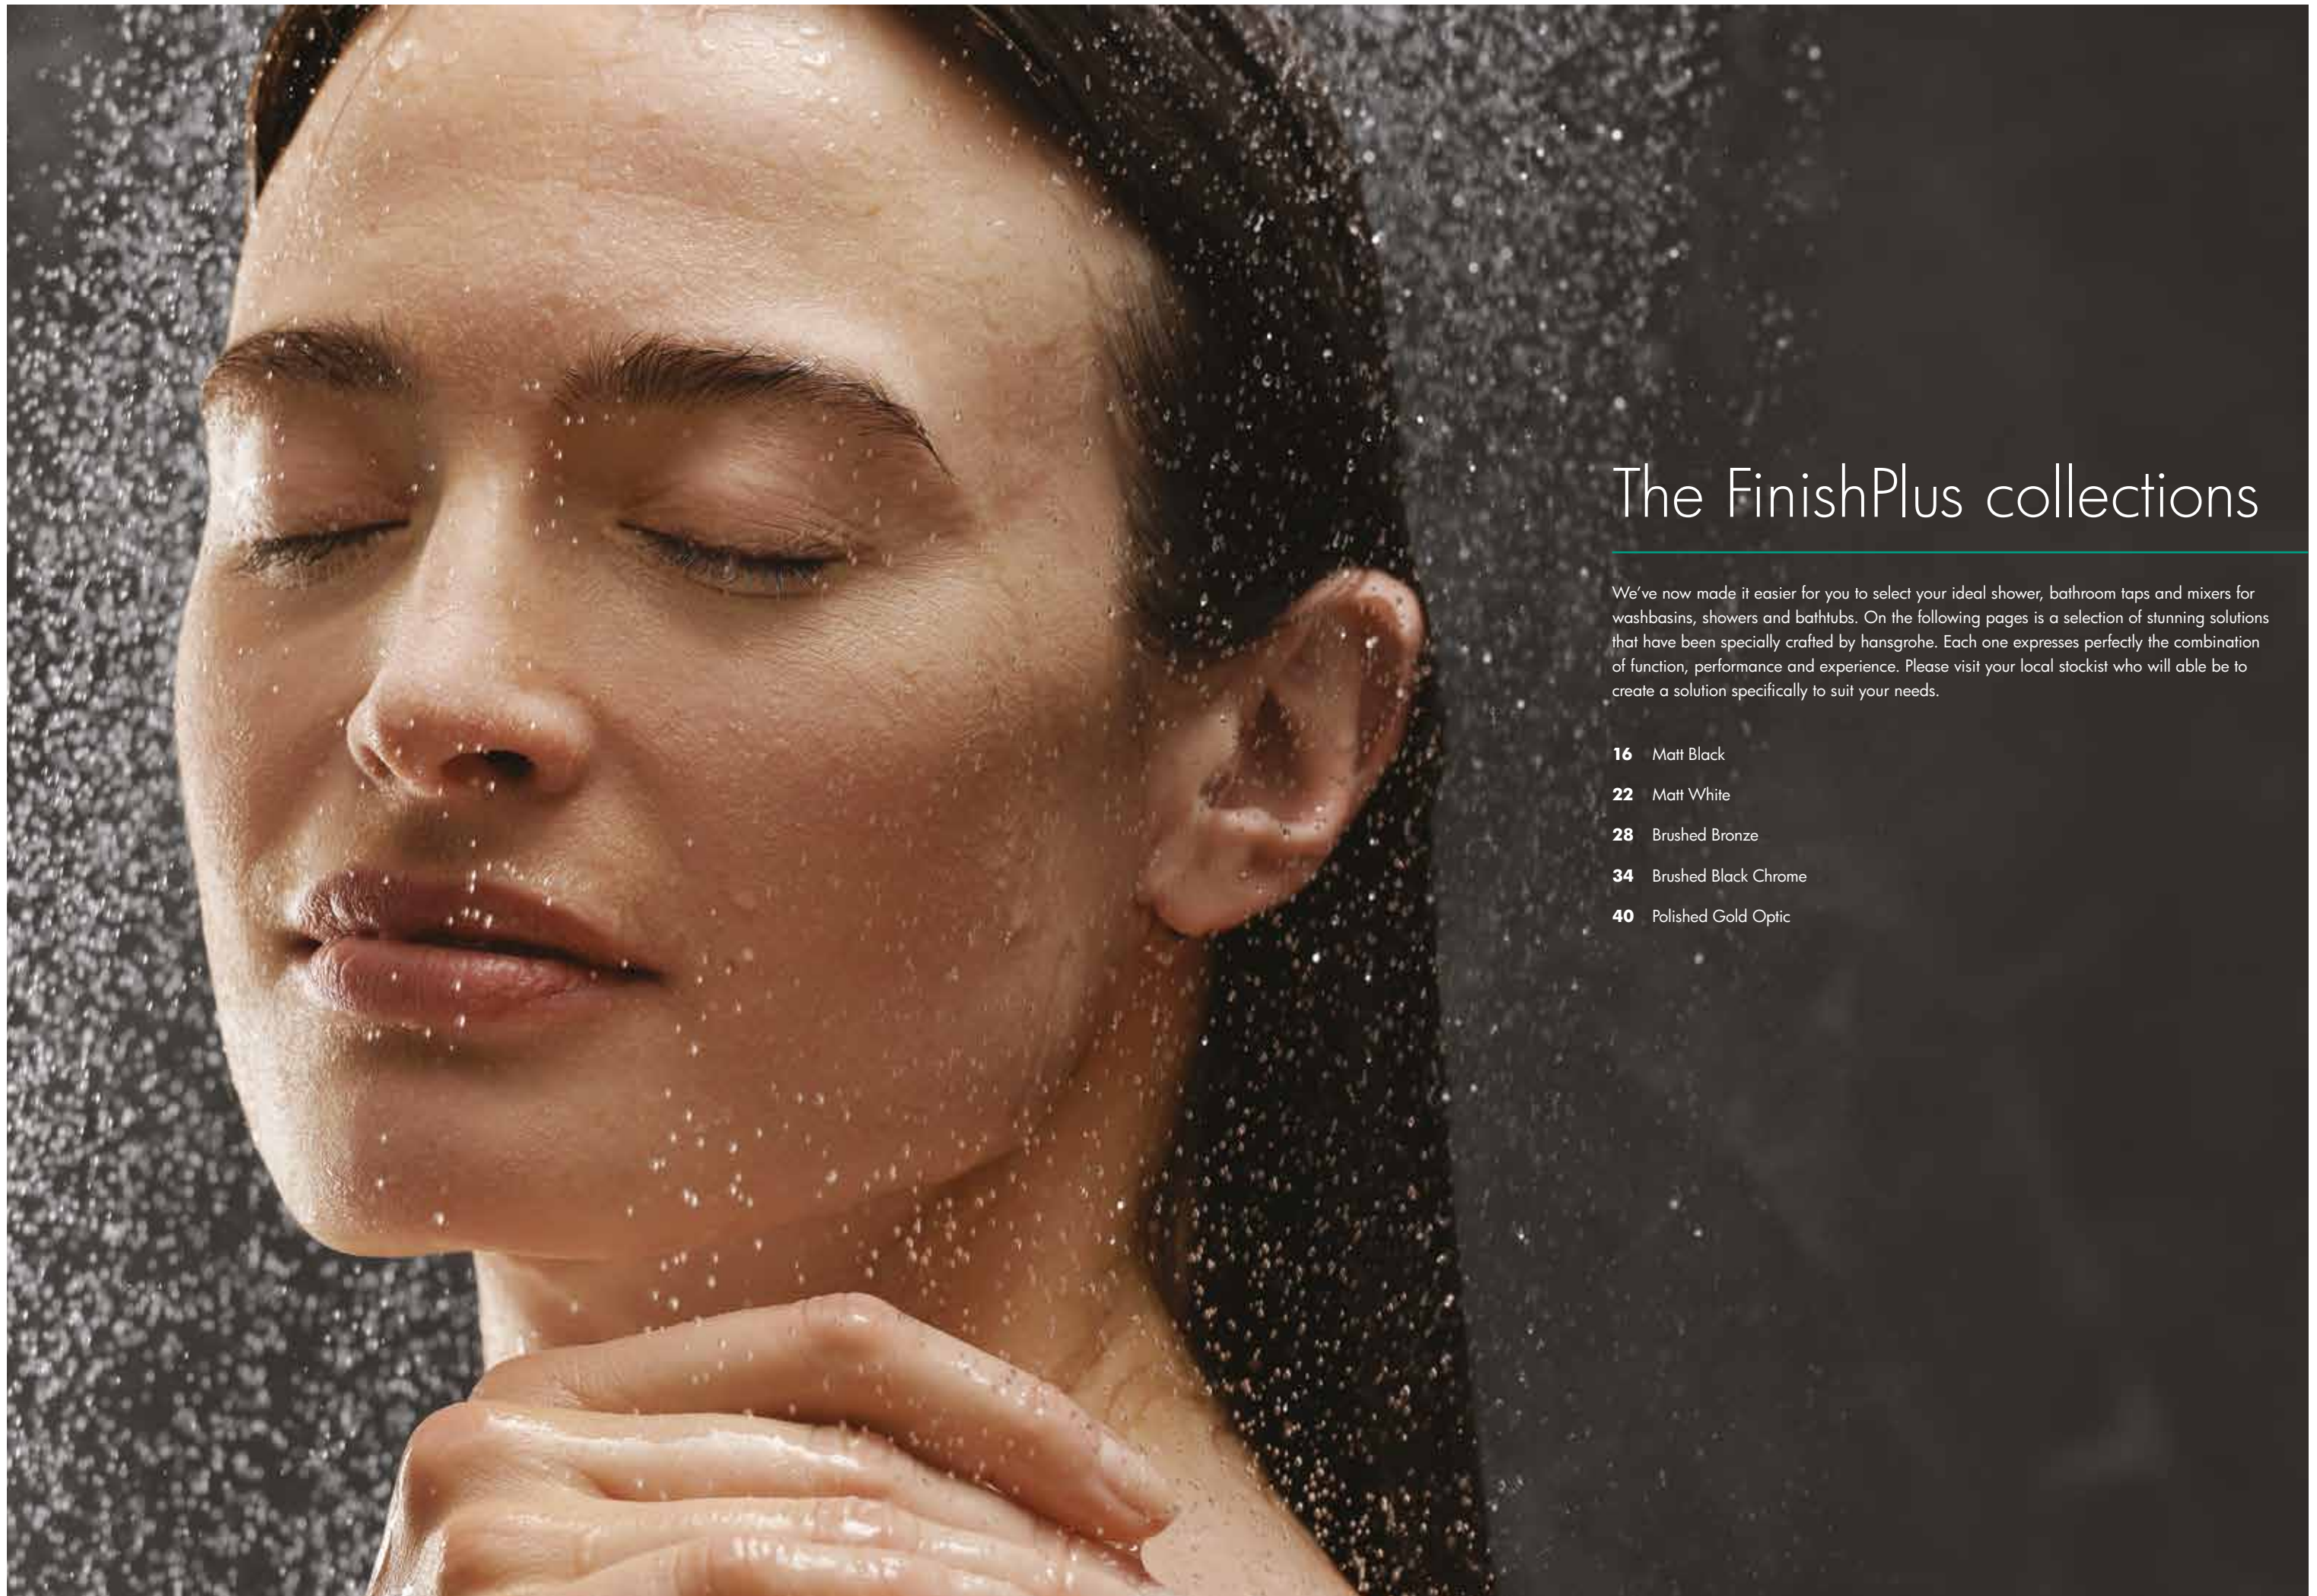

Bath/shower valve

Shower valve

Hand shower on slide rail

Showerpipe

Bath/shower valve with hand shower on slide rail

The FinishPlus collections

We've now made it easier for you to select your ideal shower, bathroom taps and mixers for washbasins, showers and bathtubs. On the following pages is a selection of stunning solutions that have been specially crafted by hansgrohe. Each one expresses perfectly the combination of function, performance and experience. Please visit your local stockist who will be able to create a solution specifically to suit your needs.