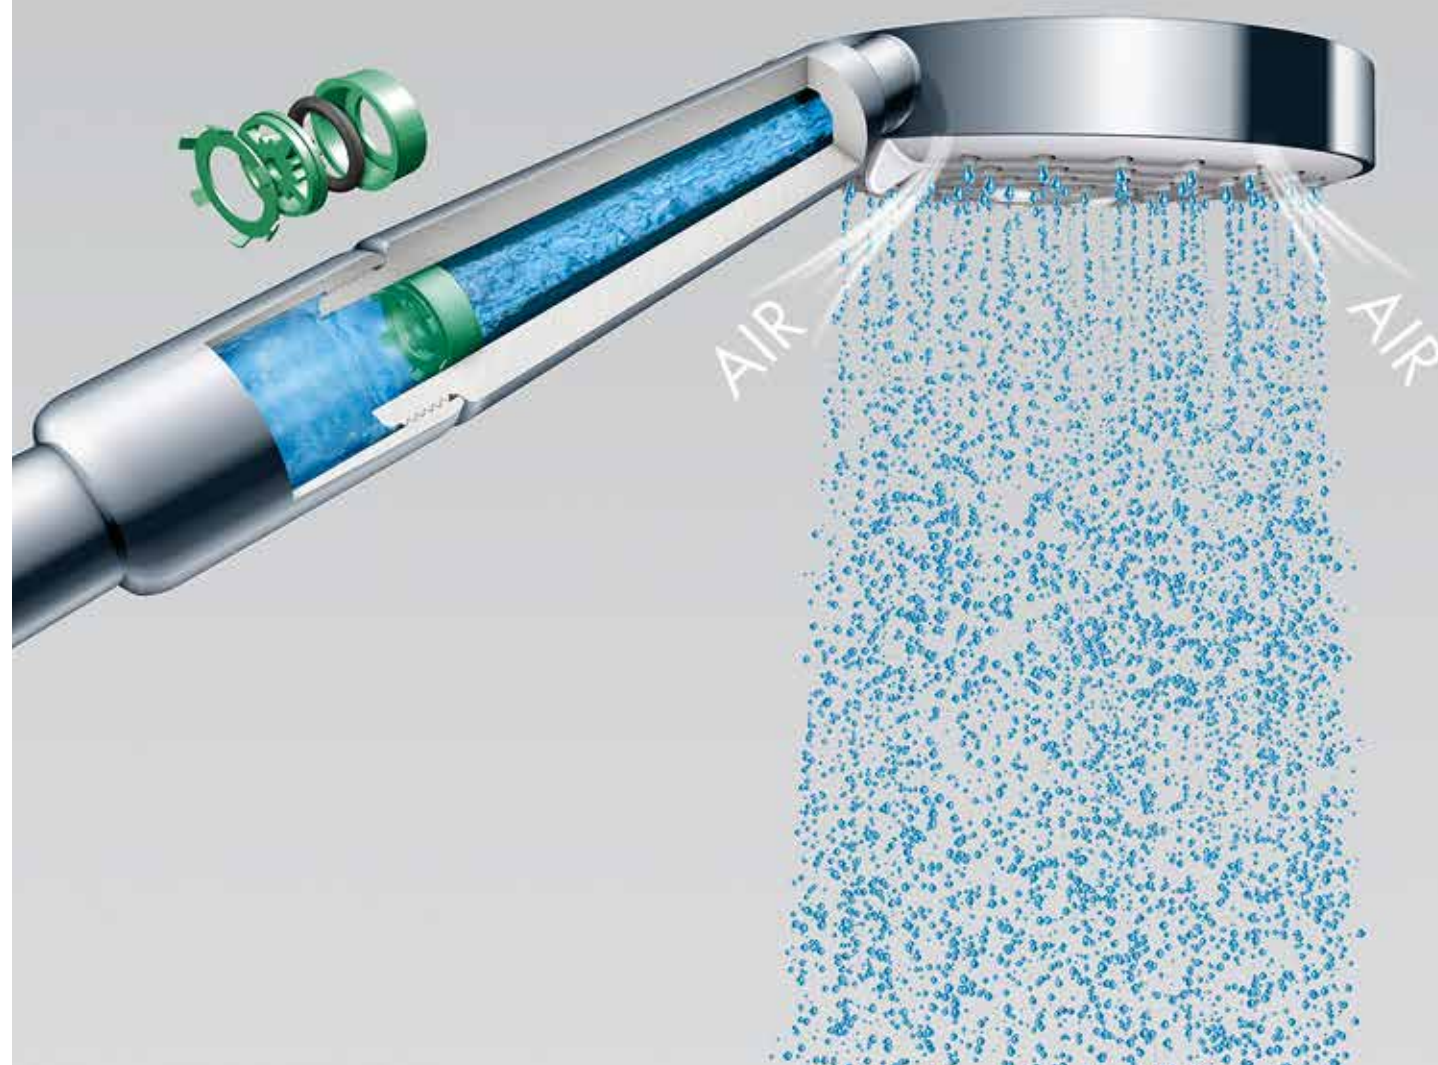

Less water, less energy, more enjoyment

EcoSmart technology reduces your water consumption by up to 60% without compromising on your showering performance. Thanks to a sophisticated flow limiter, special jets and integrated aerator, you not only save precious water but also the energy needed to heat it. That's good news for the planet and good news for your wallet too.

Comfort and convenience at your fingertips

One touch changes the waterflow. The shower or spray type can be switched on and off or changed with a simple click.

Limescale simply rubbed off in an instant

Remove limescale deposits simply by rubbing the flexible silicone nozzles.