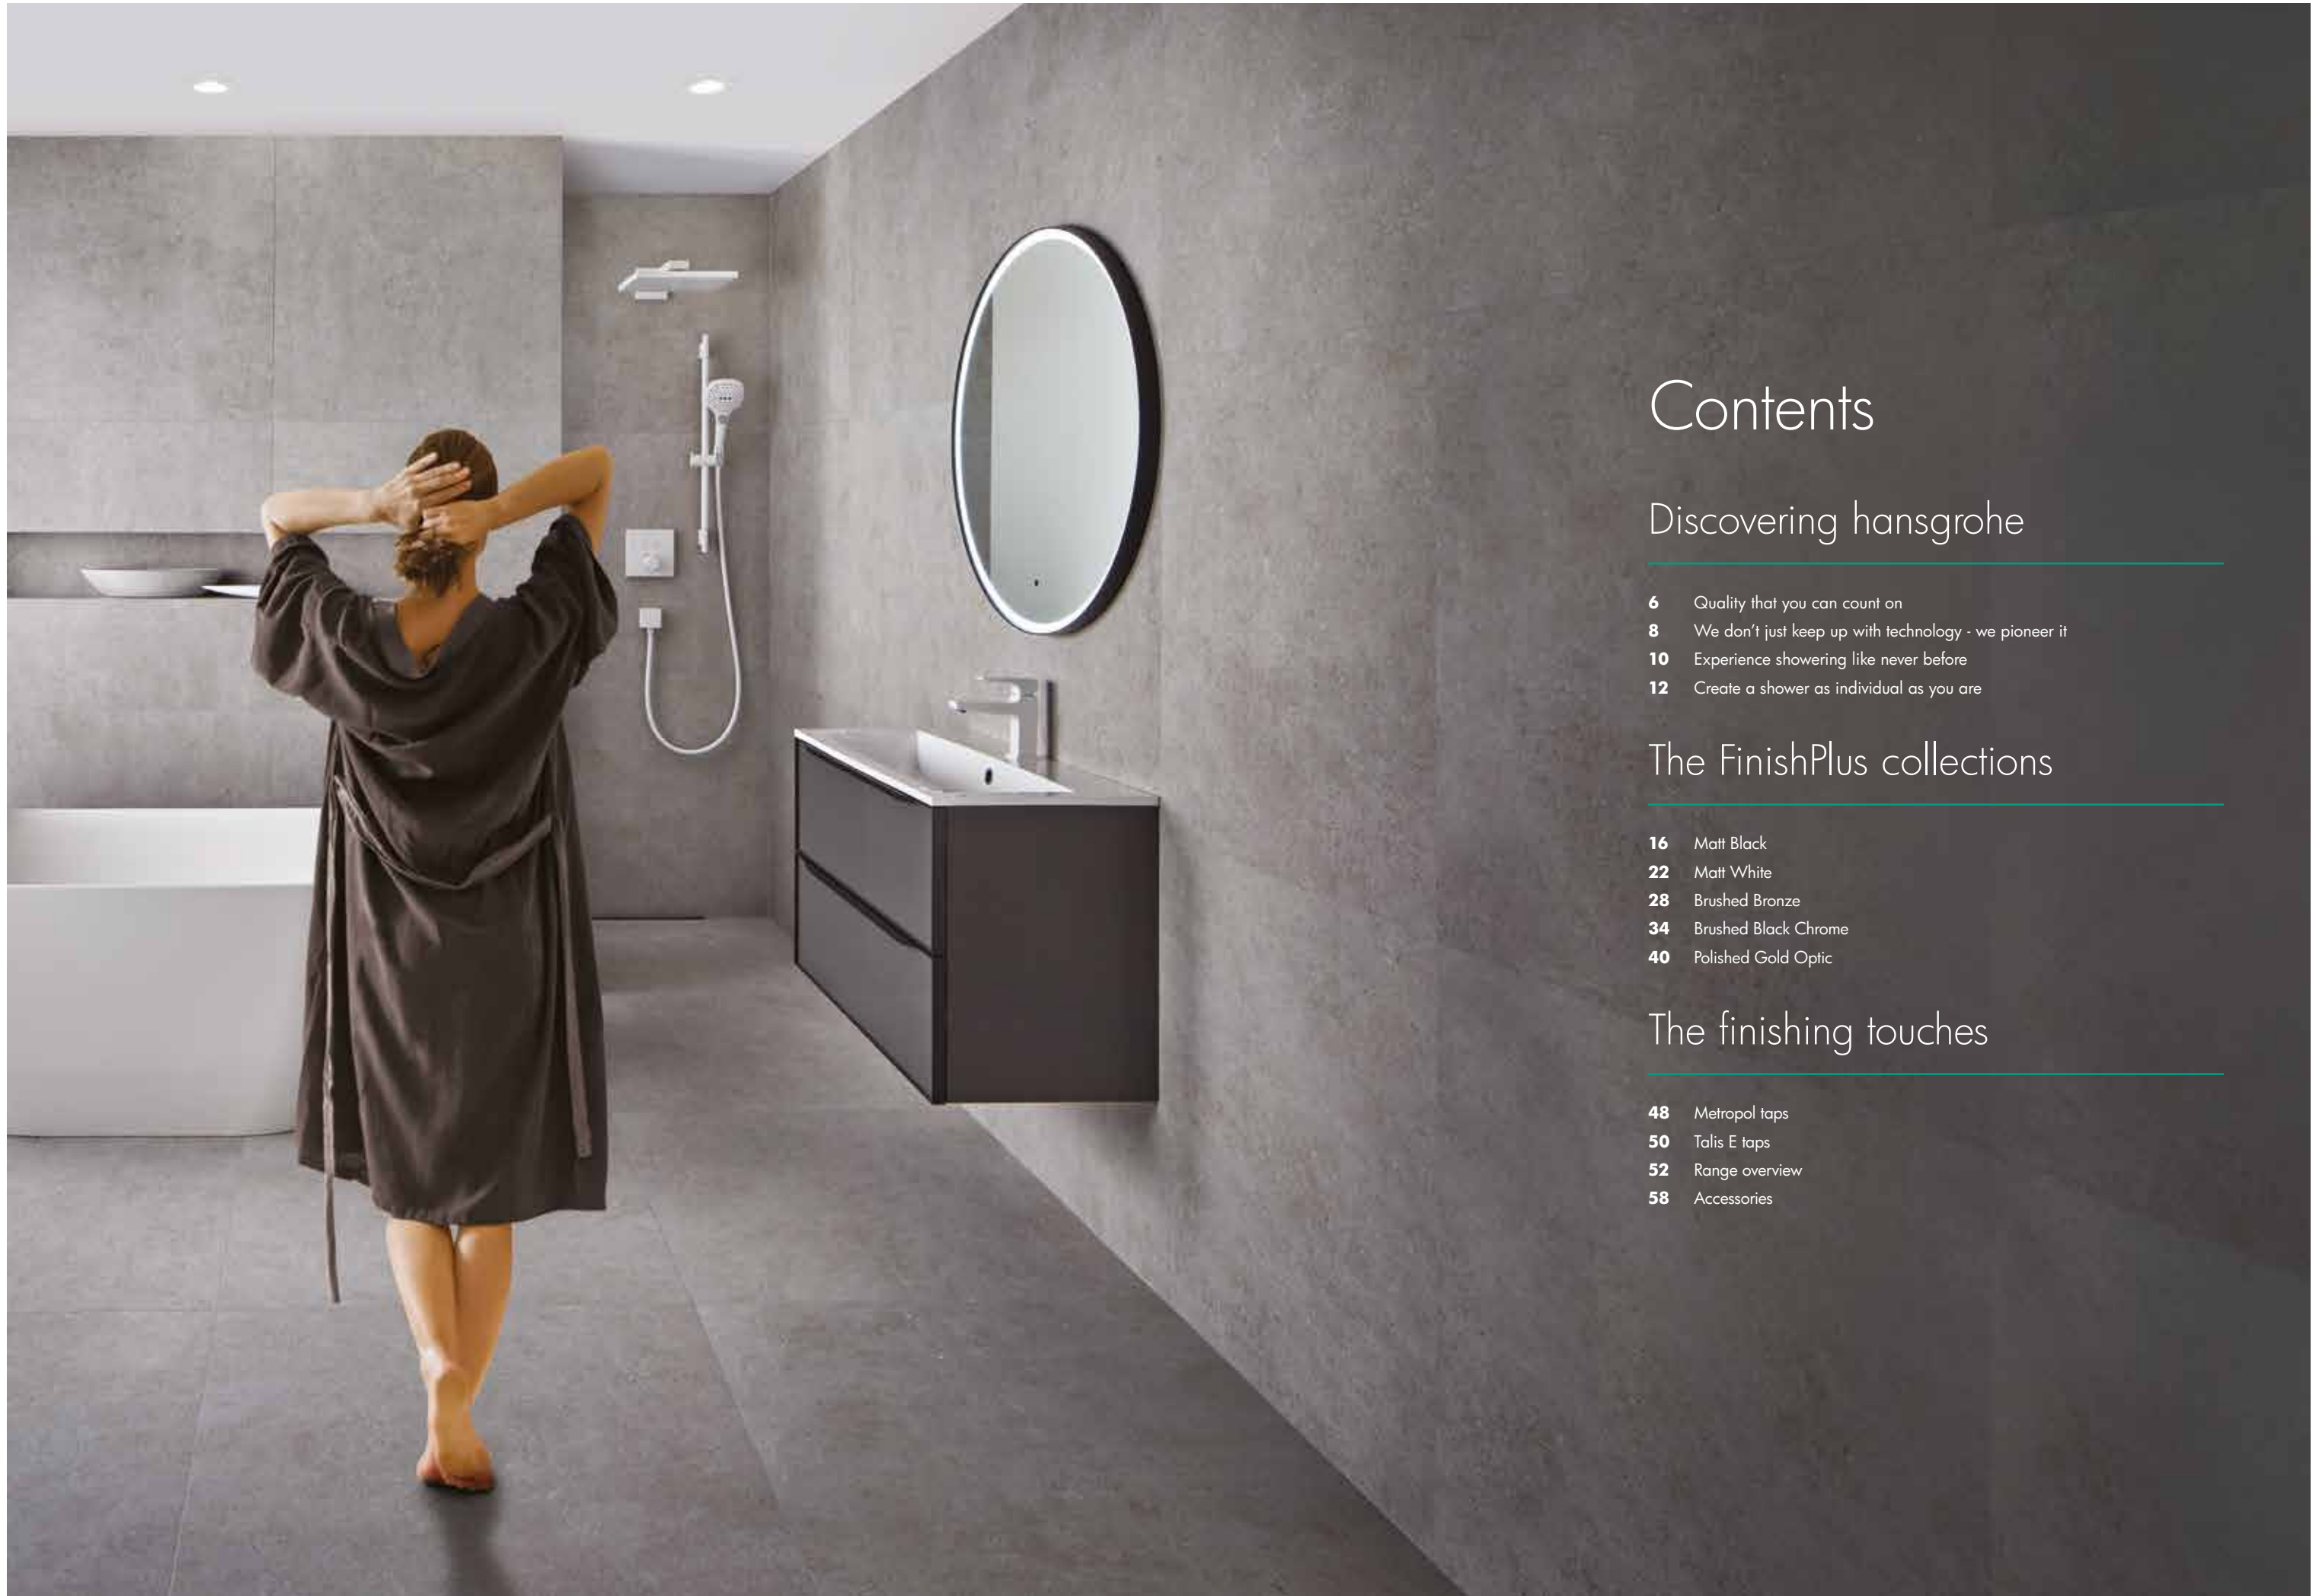

Contents

Discovering hansgrohe

- **6** Quality that you can count on
- **8** We don't just keep up with technology - we pioneer it
- **10** Experience showering like never before
- **12** Create a shower as individual as you are

The FinishPlus collections

- **16** Matt Black
- **22** Matt White
- **28** Brushed Bronze
- **34** Brushed Black Chrome
- **40** Polished Gold Optic

The finishing touches

- **48** Metropol taps
- **50** Talis E taps
- **52** Range overview
- **58** Accessories