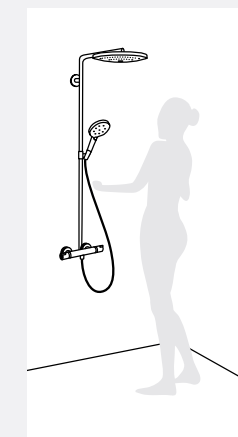

Concealed valve

Space-saving or sleekly minimalistic, a concealed thermostatic shower valve hidden behind your tiling or wet wall fulfils the desire for a streamlined appearance by masking unattractive pipe work or fittings.

Available in two beautiful shapes

Square (with Select)

Square

Round

Overhead shower

Overhead shower with hand shower on slide rail

Overhead shower with hand shower holder

Hand shower on slide rail

Bath fill with Exafill and hand shower on slide rail

Exposed valve

Where solid brick walls don't allow a concealed valve or there is a desire to focus more on practicality and function, an exposed valve is often the preferred choice for traditional or classically styled bathrooms.

Bath/shower valve

Shower valve

Hand shower on slide rail

Showerpipe

Bath/shower valve with hand shower on slide rail

The FinishPlus collections

We've now made it easier for you to select your ideal shower, bathroom taps and mixers for washbasins, showers and bathtubs. On the following pages is a selection of stunning solutions that have been specially crafted by hansgrohe. Each one expresses perfectly the combination of function, performance and experience. Please visit your local stockist who will be able to create a solution specifically to suit your needs.