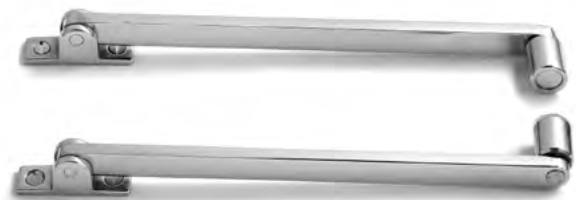

Additional window Fittings

Roller stays P4360