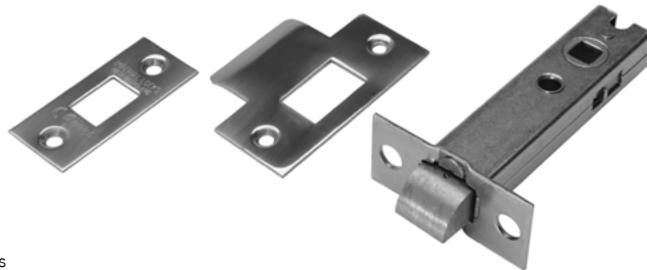

Available in NL, PB, CP, PN, SCP, SN, ABU, BRZ finishes

Latches P4028 (USA only)

P4028KNO Passage latch 2 3/4" backset for knobs
P4028LEV Passage latch 2 3/4" backset for levers
 Length to spindle centre: 70mm; 2 3/4"