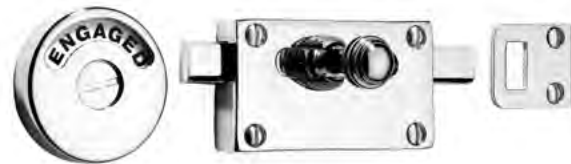

Indicator bolt P7305

P7305 Indicator bolt (reeded knob)
Indicator Ø: = 48mm; 1 7/8"
Main body: = 75mm x 43mm; 3" x 1 3/4"

Available in NL, PB, CP, PN, SCP, SN, MBC finishes