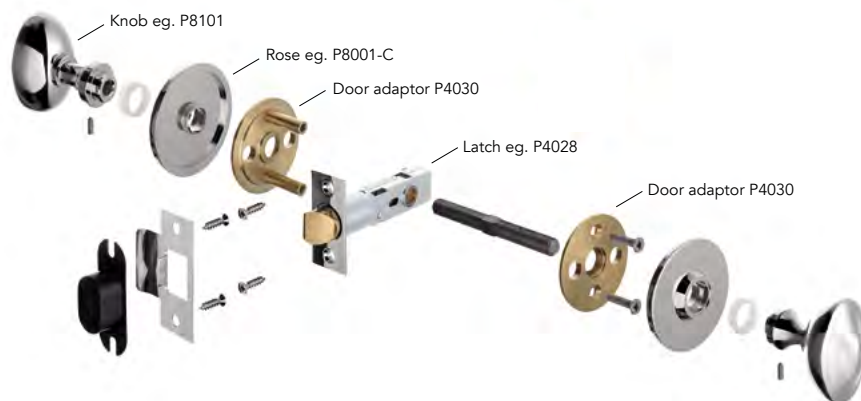

SN
Satin nickel

ABU
Antique brass
unlacquered

BRZ
Bronze

MBC
Matt black
chrome

Additional door Fittings

Privacy bolt P4029 (USA only)

P4029 Privacy bolt 2 3/8" backset for knobs

Length to spindle centre: 60mm; 2 3/8"