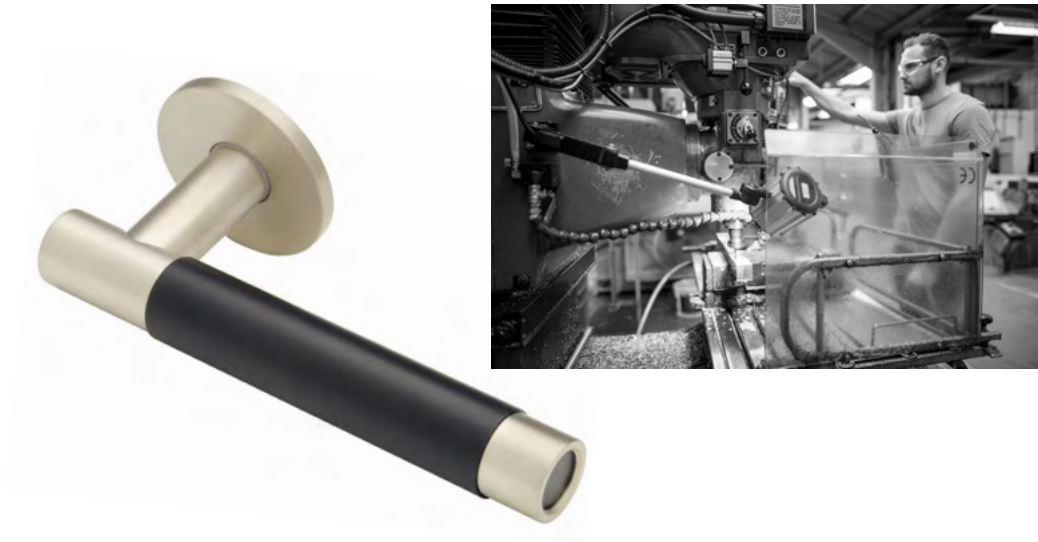

Landmark/LMK(US) lever P6040
round rose P8010

Use with heavy - sprung latch/lock

P6040 Door lever unsprung
Length: 145mm; 5 11/16"

P8010 Rose
Diameter: 52mm; 2 1/16"

Shown here in **CP** Chrome plate
and **MBC** Matt black chrome.
Lever and rose sold separately.
Supplied as a pair.