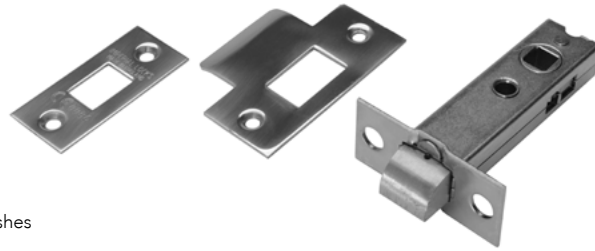

Additional door Fittings

Latches P4027 (USA only)

P4027KNO Passage latch 2 3/8" backset for knobs
P4027LEV Passage latch 2 3/8" backset for levers
Length to spindle centre: 60mm; 2 3/8"

Available in NL, PB, CP, PN, SCP, SN, ABU, BRZ finishes